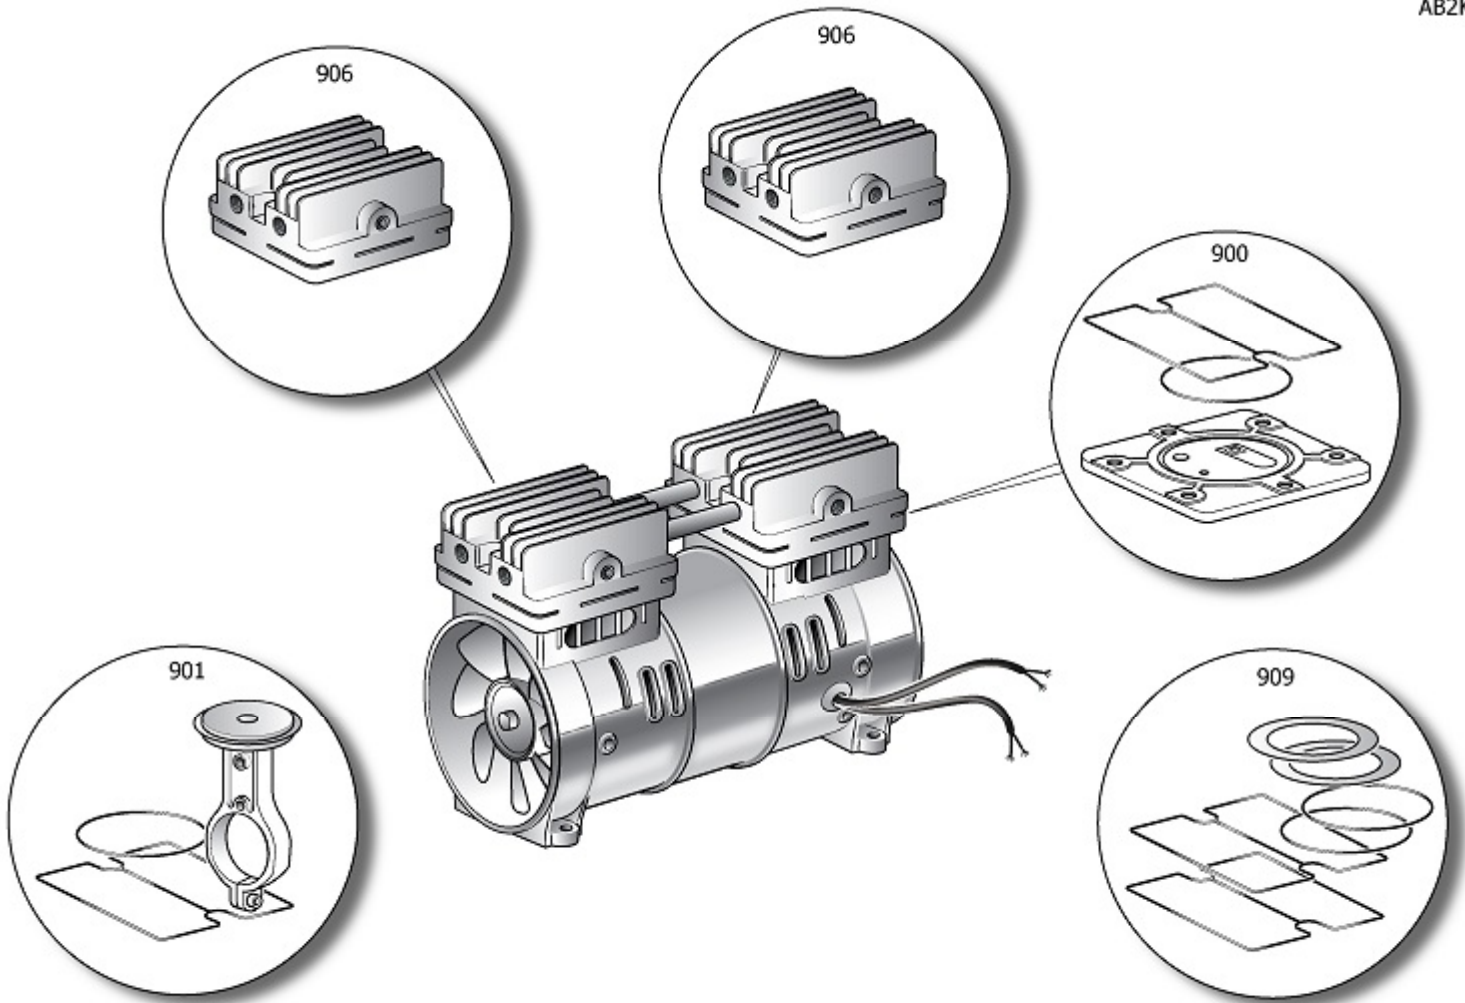

B2BB104LEV641

SILTEK AIRUM

Pos	Component	MU	Multiplier
23	9430200	GRUPO FILTRO AIRE	PZ 1,0
51	9430219	COPRIVENTOLA MOTORE	PZ 1,0
80	9430201	CONDENSADOR	PZ 1,0
110	9049190	VALVULA DE SEGURIDAD	PZ 1,0
132	9430202	CABLE DE ALIMENTACION	PZ 1,0
200	9417745	GRUPO CABEZAL	PZ 1,0
300	9430203	KIT RUEDAS/PIES	PZ 1,0
990	9430204	KIT STRUMENTI	PZ 1,0
991	9430205	KIT TUBO MANDATA	PZ 1,0
992	9430206	KIT VALVOLA RITEGNO	PZ 1,0
998	9430207	MPK DAMPERS SILTEK	PZ 1,0

# PUMP OL110 4P 2

## GRUPO CABEZAL

Pos	Component		MU	Multiplier
900	9434A37	MPK VALVE PLATE OL110 (Q2)	PZ	1,0
901	9434B36	MPK CONROD ASS.LY OL110 (Q2)	PZ	1,0
906	9430220	MPC HEAD LF SILTEK	PZ	1,0
906	9430221	MPC HEAD RG SILTEK	PZ	1,0
909	9434F37	MPK GASKETS+SEALS OL110 (Q2)	PZ	1,0