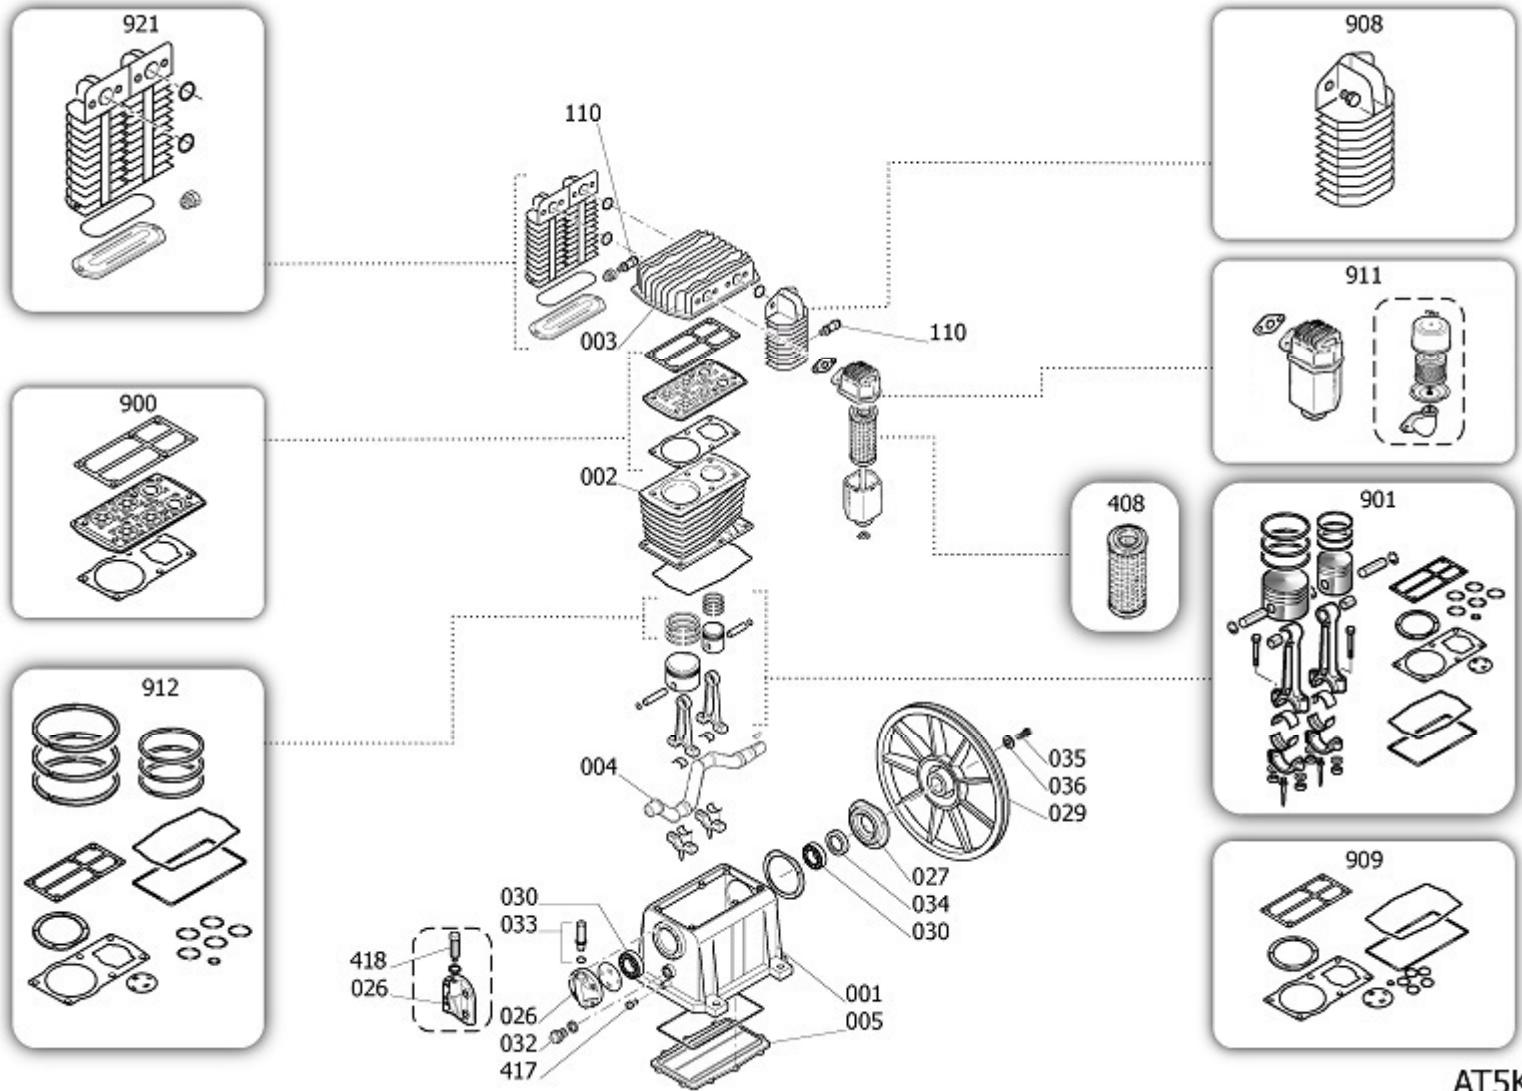

N7TN801NUA103

NB7/7,5FT/500 AP 40050 CE 2"

Pos	Component	MU	Multiplier
105	4101335	VALVULA DE AJUSTE	PZ 1,0
106	9047089	GRIFO DE LINEA	PZ 1,0
107	9047079	GRIFO DESCARGA CONDENSACION	PZ 1,0
109	9052271	MANOMETRO	PZ 1,0
110	9049305	VALVULA DE SEGURIDAD	PZ 1,0
112	9053008	NIPLE	PZ 1,0
125	9076859	POLEA	PZ 1,0
126	4106414	CORREA POLY V	PZ 1,0
127	9270046	RILSAN 4X6 NEGRO	MT 1,0
131	9063241	PRESOSTATO COMPLETO	PZ 1,0
132	9065411	CABLE DE ALIMENTACION	PZ 1,0
134	9065413	JUNTA TAPA	PZ 1,0
135	848S00A	MOTOR	PZ 1,0
141	833260E	ENCANALADOR	PZ 1,0
142	833250E	PROTECCION PARA CORREA	PZ 1,0
145	9043522	TUBO IMPULSION	PZ 1,0
200	N70001C	GRUPO CABEZAL	PZ 1,0
300	9420592	KIT RUEDAS/PIES	PZ 1,0

AT5KT

Pos	Component	MU	Multiplier
1	#113153301 CARTER	PZ	1,0
2	BR30000SGL CILINDRO	PZ	1,0
3	#113178002 CABEZAL	PZ	1,0
4	#113178006 ARBOL	PZ	1,0
5	#113153007 TAPA CARTER	PZ	1,0
26	BZ61690 TAPA DELANTERA	PZ	1,0
27	#113141007 SOPORTE TRASERO CARCASA	PZ	1,0
29	#113178007 VOLANTE	PZ	1,0
30	\$30300030 RODAMIENTO 6205 K8-K28	PZ	1,0
30	\$30302140 RODAMIENTO 6206 C3	PZ	1,0
32	#012031000 INDICADOR ACEITE	PZ	1,0
34	#010008000 JUNTA	PZ	1,0
35	#114001043 TORNILLO VOLANTE	PZ	5,0
36	4105234 ARANDELA VOLANTE	PZ	1,0
110	#047086000 VALVULA DE SEGURIDAD	PZ	1,0
110	9049184 VALVULA DE SEGURIDAD	PZ	1,0
408	9434N04 MPK ELEM.FILTR.ROT K17-K100	PZ	1,0
417	\$36531140 TAPON ACEITE	PZ	1,0
418	\$12505950 KIT TAPPO SFIATO	PZ	1,0
900	9434A27 MPK PIASTRA VALVOLE BK119 NW	PZ	1,0
901	9434B30 MPK PISTONE-BIELLA BK119 NW	PZ	1,0
908	9434E04 MPK COLLETTORE BK113-114-119	PZ	1,0
909	9434F27 MPK GUARNIZIONI BK119 NW	PZ	1,0
911	9420936 KIT FILTRO AIRE	PZ	1,0
912	9434C28 MPK SEGMENTI BK119 NW	PZ	1,0
921	9434D00 MPK COLL.INTERMEDIO BK113-119	PZ	1,0